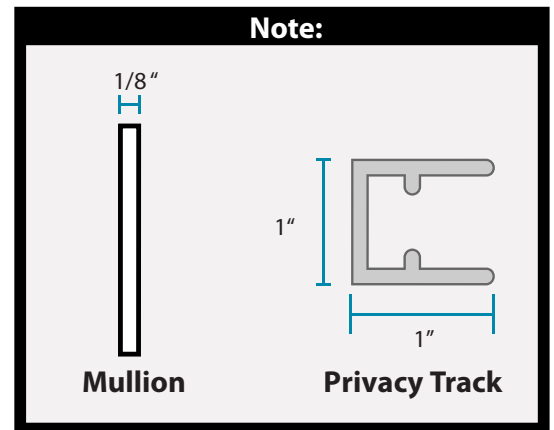

WebbGlide Mullion Plan View

Standard mullion 1" x 1" (size may vary per project requirements) with typical U guide track placement.

For installation information
www.youtube.com/webbshade