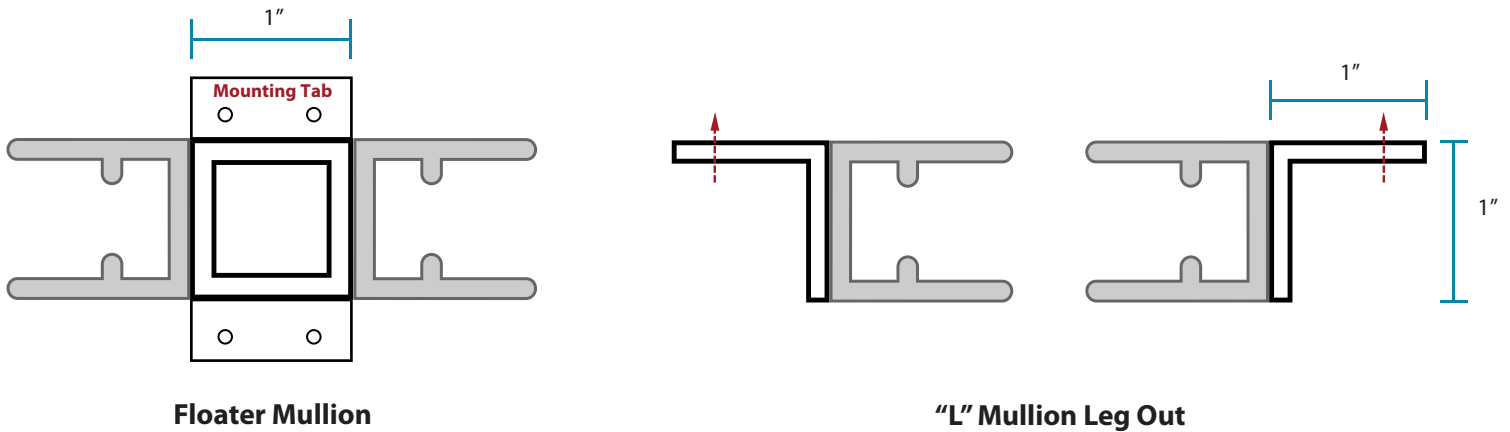

WebbGlide Mullion Plan View

Standard mullion 1" x 1" (size may vary per project requirements) with typical U guide track placement.

For installation information
www.youtube.com/webbshade