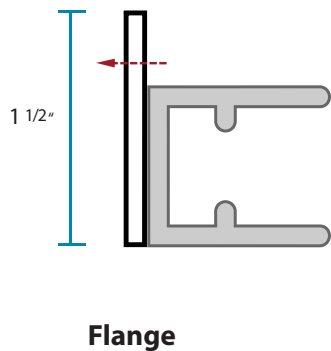

WebbGlide Mullion Plan View

Standard mullion 1" x 1" (size may vary per project requirements) with typical U guide track placement.

For installation information
www.youtube.com/webbshade