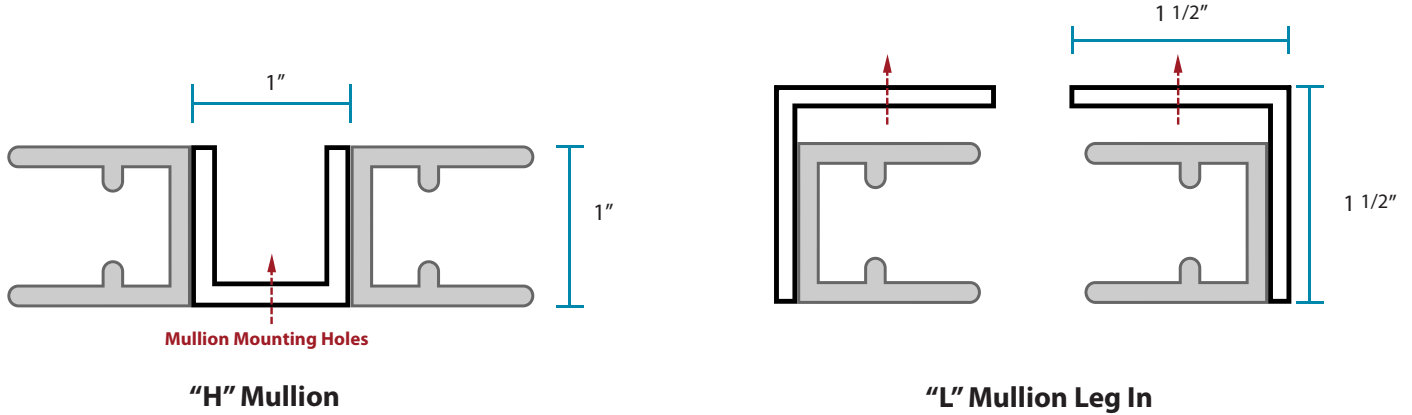

WebbGlide Mullion Plan View

Standard mullion 1" x 1" (size may vary per project requirements) with typical U guide track placement.

For installation information
www.youtube.com/webbshade