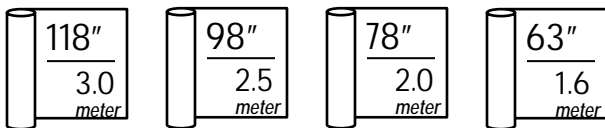

Standard Width