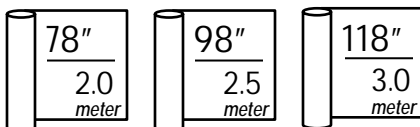

Standard Width