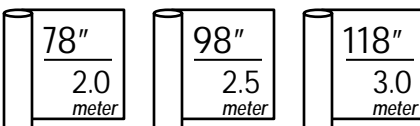

Standard Width