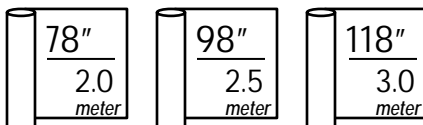

Standard Width